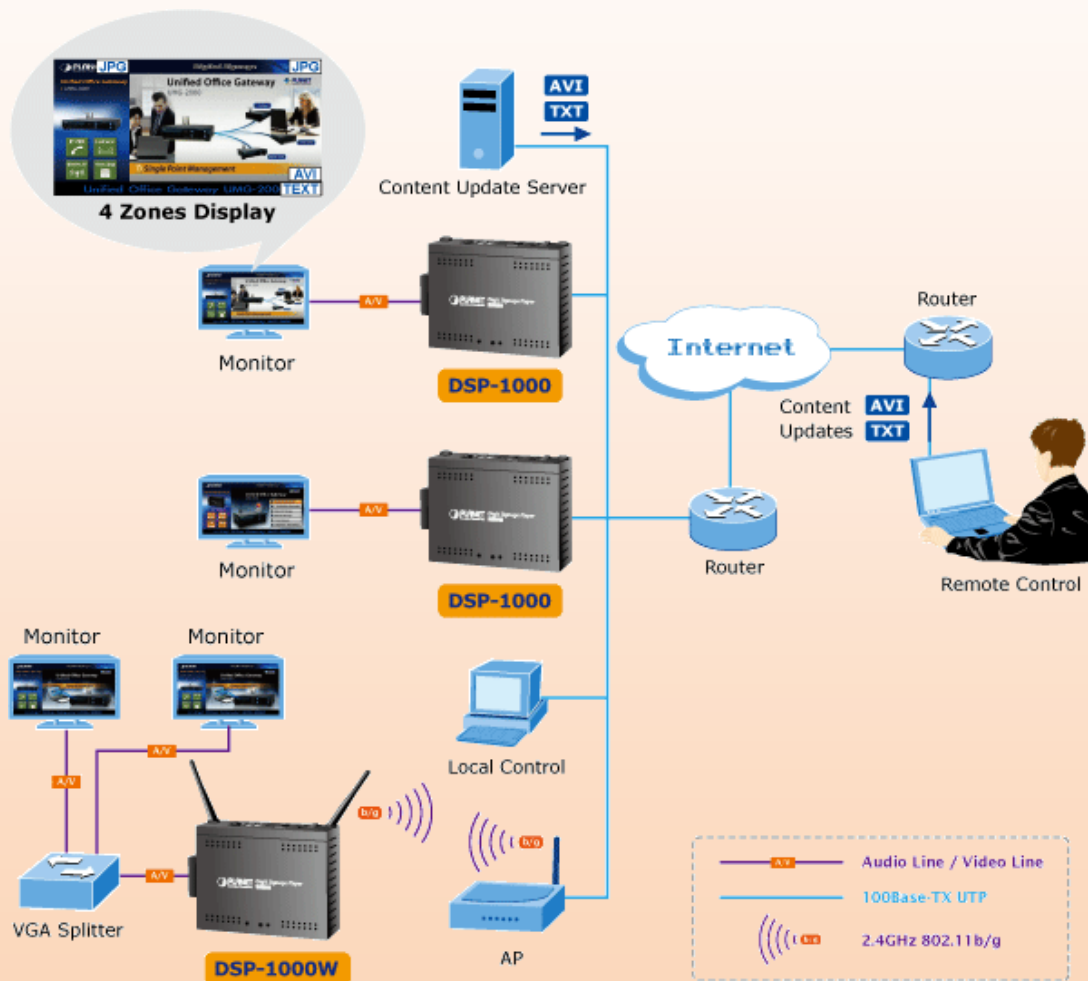

Overview

PLANET High Definition Digital Signage Player, DSP-1000 supports video up to Full High Definition (HD) 1080p format. The DSP-1000 is the ideal device to fulfil all your demands for professional advertising.

The DSP-1000 is designed to enhance the advertising experience when promoting new products or information to a target audience. It interconnects with IP networks so that the digital signage system can be used anywhere for targeted advertising with up to date content playing from an internal CF card or high capacity 2.5" HDD, All of the content can be maintained from a central server via the Internet.

In addition to its super video (S-Video), digital audio (S/PDIF), analogue video and audio outputs, the DSP-1000 also provides HDMI and component outputs for the audience to enjoy high definition video. The DSP-1000 is used by the advertising industry for, public information, at Airports, Exhibition Centres, Retail Stores, etc.

Application

Key Features

- Digital Audio/Video Output over HDMI
- Up to 1080p High Definition Video Output
- Hardware and Software Watchdog timer (WDT)
- Real Time Clock with battery (RTC)
- Multiple Play-list support to allow Scheduled Content Playback
- Bitmap Based Ticker (Scrolling Text Message)
- Scheduled Content Download from HTTP or FTP Server
- Automated Play Modes for Easy Set-up
- ISO, WMV 9 and H.264 High Definition Playback support