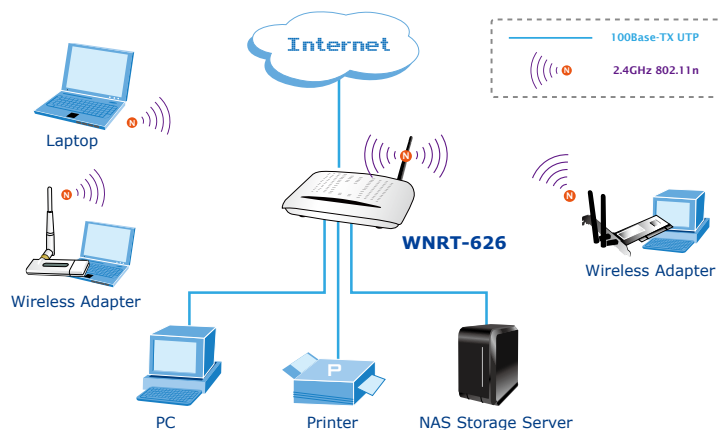

APPLICATIONS

Mutiple applications, Faster speed than 802.11g WLAN

With IEEE 802.11n technology compliant with 802.11b/g standard, the WNRT-626 provides a better wireless signal, higher data rate and performance than 802.11g compliant routers. Furthermore, the WNRT-626 features the latest security and firewall functions to prevent unauthorized access or invasion. Just click the Wizard and setup step by step and then you can relax to get in the wireless network and enjoy high speed Internet transmission in your home or office.