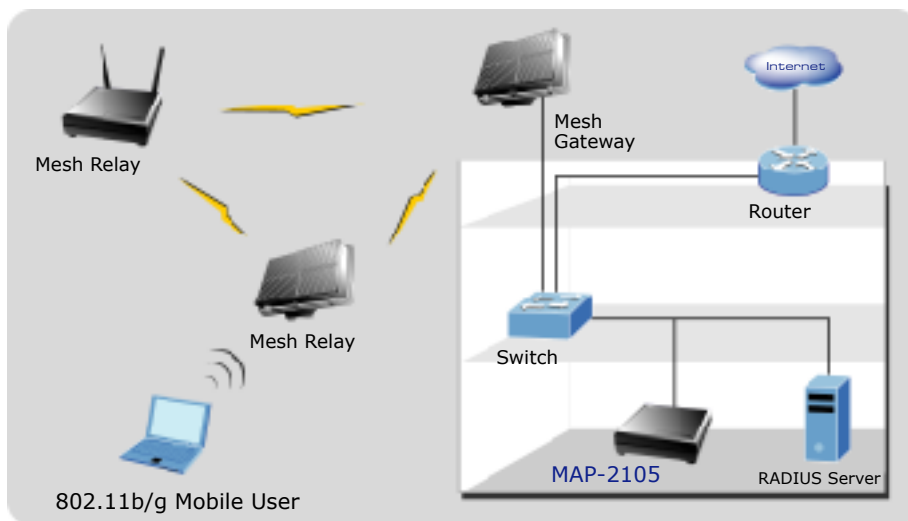

Mobile IP Roaming Gateway for Wireless MESH Network

The MAP-2105 is a mobile IP roaming gateway which is specifically designed for PLANET wireless mesh network. It offers the full “mobility” to all users. Not like the layer-2 only capability in ordinary AP, the “mobility” defined in MAP-2105 is the ability of a user to change its attached node from one mesh AP to another while maintaining all existing communications and using the same IP address at this new link. Remote printing, remote login, VoIP sessions, and file transfers are some examples of applications whose communications are undesirable to interrupt when a mobile user moves from node to node.

The MAP-2105 is equipped with a WAN interface for Internet connection. The communication between the MAP-2105 and the wireless mesh network is secured via a VPN connection. For management purpose, the MAP-2105 supports SSL web configuration. Moreover, a utility for MAP-2105 based on SNMP protocol is also provided and can be installed in a Windows-based computer for administration.

KEY FEATURE

- Provides Mobile IP capability for all wireless clients in the MESH network
- Secure HTTP management
- Supports VPN client
- Optimized for up to 500 mobile users

SPECIFICATION

Product **Mobile IP Roaming Gateway for Wireless MESH Network**

APPLICATIONS
Wireless MESH Network with Full Mobility

The MAP-2105 is a mobile IP server. It stores and catches the IP addresses of wireless clients. Therefore, the mobile stations can keep their IP sessions while migrating within the mesh network and work transparently to the users' experiences.