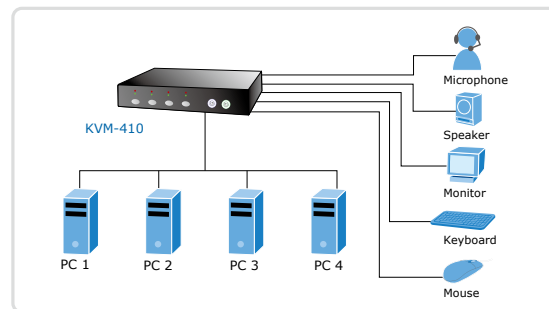

APPLICATIONS

Home, Office or Test Site

PLANET's Combo KVM switches are the most cost-effective and simple solution when you need to use multiple computers without enough space or just want to save money on monitors, keyboards, mice, microphone and speaker. Multiple computers can be managed by a single monitor, keyboard and mouse directly. Not only Windows but also other operating systems such as iMac, Power Mac and Sun systems can also be supported. No software drivers or system configuration are required. Switching among computers is achieved simply by pushing a button on the switch or a predefined hotkey on the keyboard.

ORDERING INFORMATION

KVM-210	2-Port Combo KVM Switch
KVM-410	4-Port Combo KVM Switch