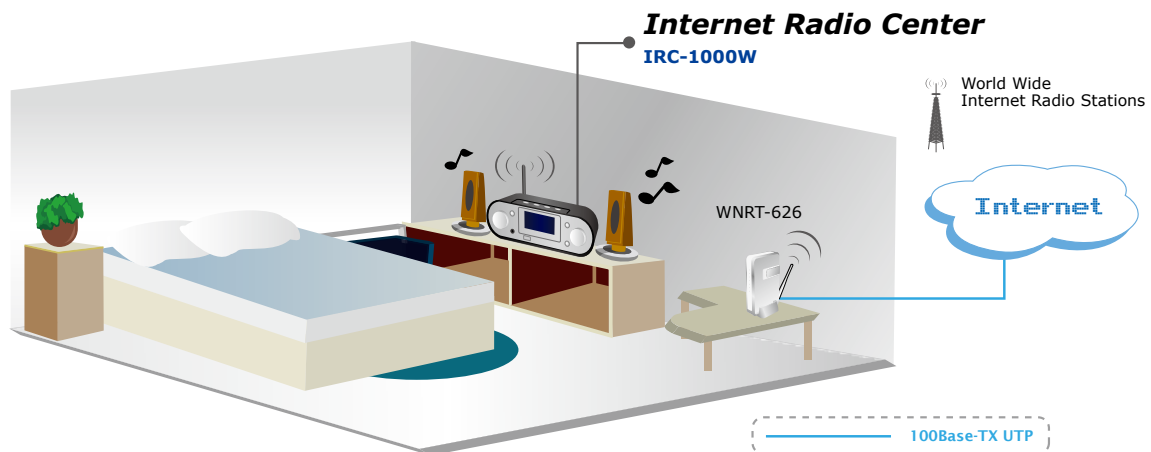

APPLICATIONS