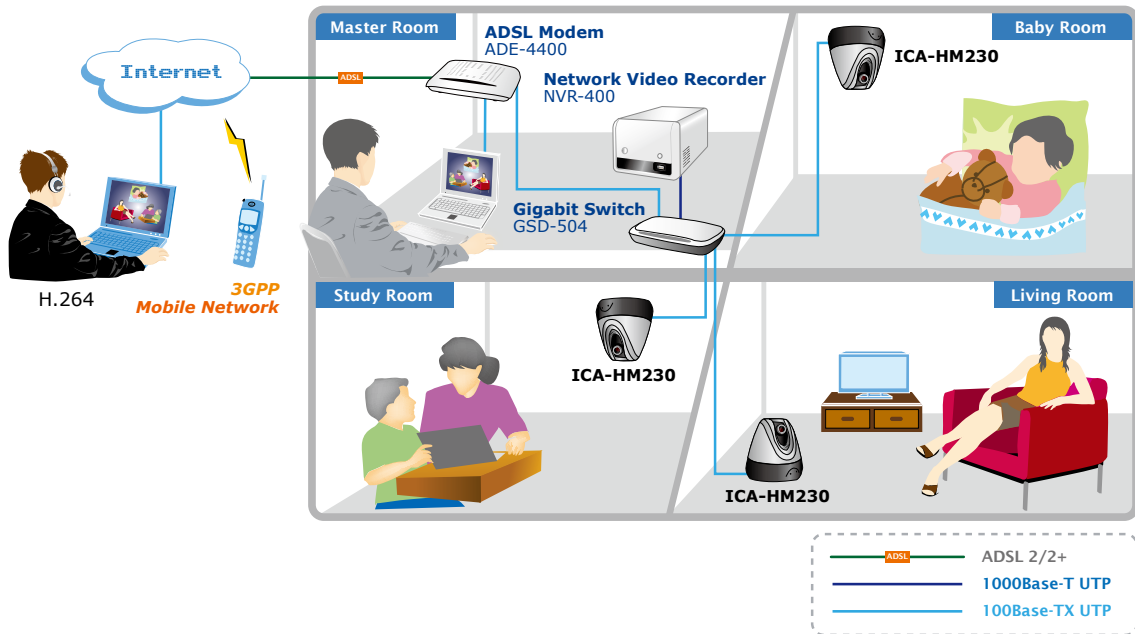

APPLICATIONS

Remote monitoring application (Home)