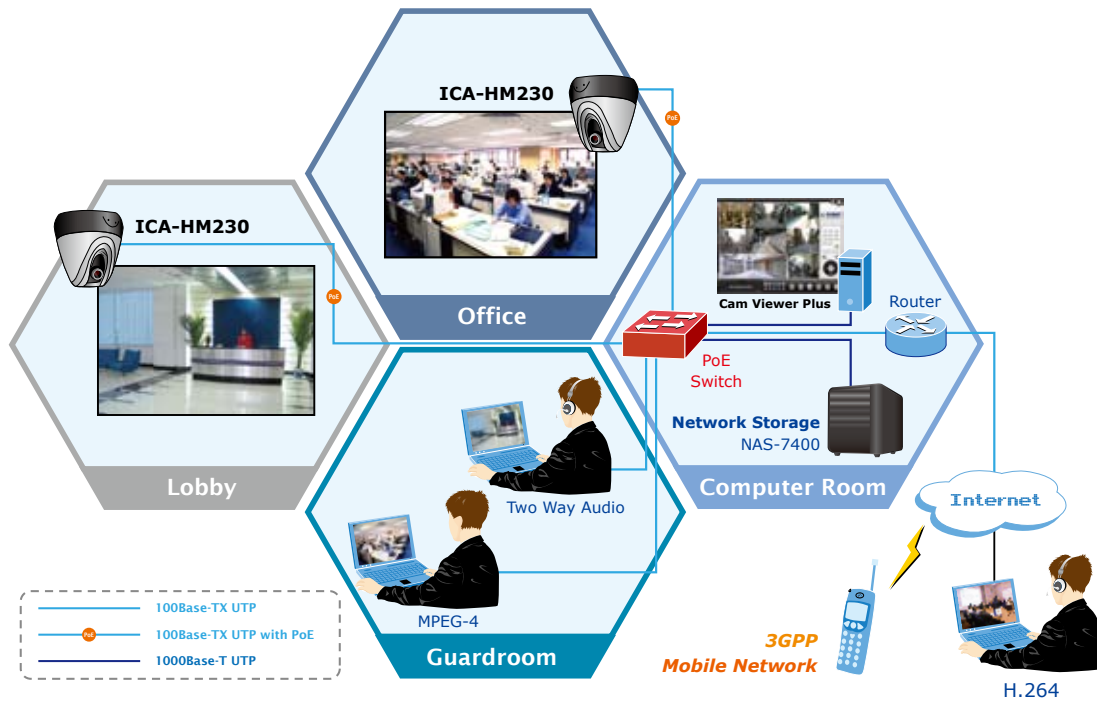

Remote monitoring application (Office)