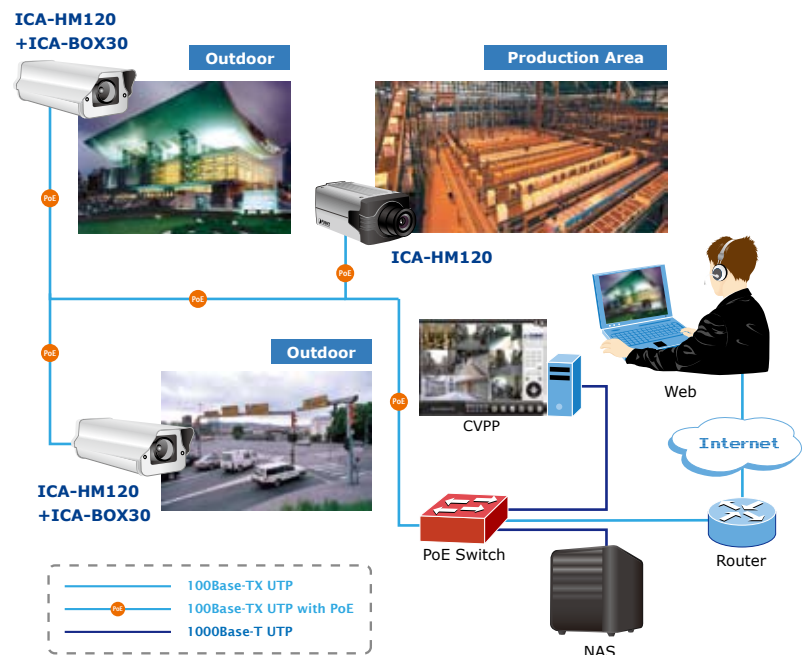

APPLICATIONS

Day-and-night vision application with ICA-BOX30