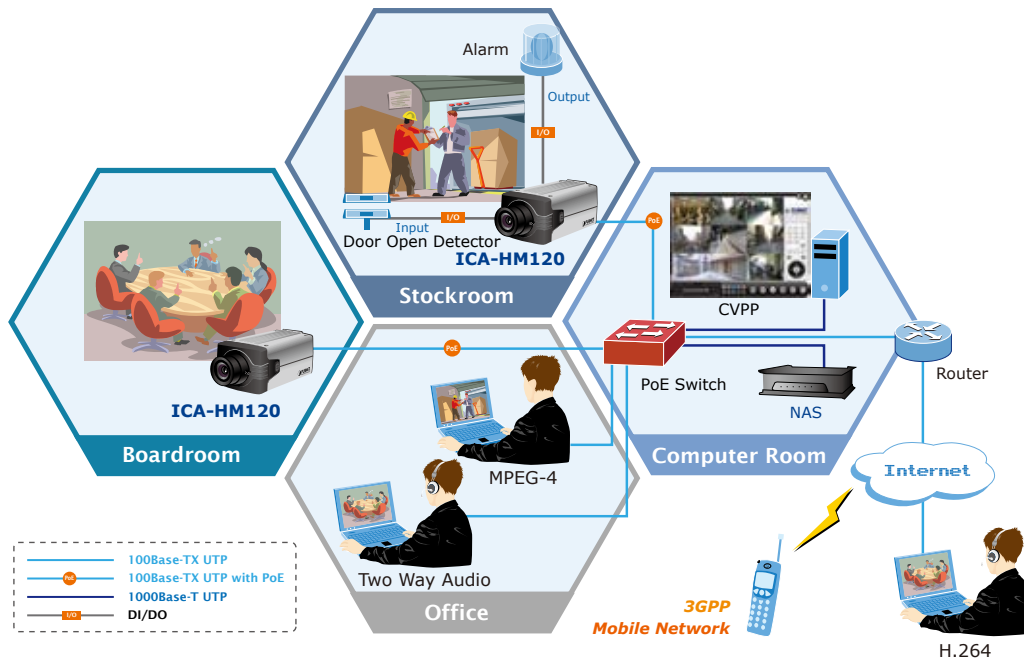

Remote monitoring for indoor application

SPECIFICATION

Product	H.264 Mega-Pixel Box IP Camera
Model	ICA-HM120
Video Specification	
Image Sensor	1.3 Mega-Pixel image sensor
Lens	4.3 mm, F1.8, C/CS mount
Scan Method	Progressive
Video Encoder	H.264, MPEG-4 and M-JPEG simultaneously
Rate Control	CBR (Constant Bit Rate) VBR (Variable Bit Rate)
Image Control	AWB, AES
Video Resolution	Mega-Pixel mode up to 15fps for all 11 profiles VGA mode up to 30fps for all 9 profiles
View Angle*	Horizontal: 48 degree Vertical: 37 degree
Audio Specification	
Audio Codec	G.711, G.726, AMR
Audio I/O	Audio in: Built-in Microphone Audio out: External Speaker
Network and Configuration	
Network Interface	1 x RJ-45
Network Standard	IEEE 802.3 , IEEE 802.3u
Network Protocol	TCP/IP, HTTP, SMTP, FTP, NTP, DNS, DDNS, DHCP, UPnP, RTSP, PPPoE, 3GPP
Browser / Software	Microsoft ® Internet Explorer 6.0 or later, Cam Viewer Lite/Pro
Motion Detection	10 areas definable
DIDO	1 x Digital Input 1 x Digital Out (Alarm)
Environment Specifications	
Power Requirement	12V DC, 1A IEEE 802.3af
Dimension (W x D x H)	120 x 60 x 530 mm
Weight	960 g
Operating Temperature	0 ~ 50 Degree C
Operating Humidity	10 ~ 80% (non-condensing)
Emission	CE, FCC

* View angle may vary with different CS-mount lens.